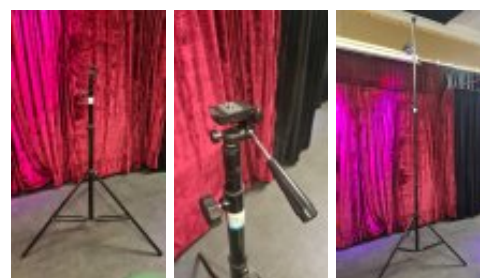

Features:

- Material: steel & magnesium
- Weight: 6,6kg
- Load capacity: 30kg
- Available colours: black
- Leg spacing: 1200mm
- Height adjustment: 1500mm - 3150mm
- Pipe diameter: 28mm