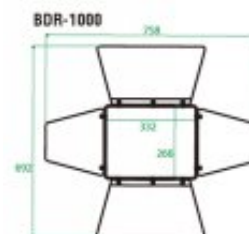

Features Dimmer ADJ Uni Pack 2:

- Compact 1-channel dimmer
- Dimming fader and external HTP (Highest Takes Precedence) connector
- Standard DMX-512 protocol
- Dim preset - setting the brightness control limiter
- LED display for easy setup of DMX channels
- 3-pin XLR in / out
- Chuco plug
- Easy to use with mounting bracket
- Maximum power: 10 A
- Dimensions: (LxWxH): 184x92x92 mm
- Weight: 1.3 kg