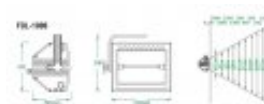

Features Dimmer ADJ Uni Pack 2:

- Compact 1-channel dimmer
- Dimming fader and external HTP (Highest Takes Precedence) connector
- Standard DMX-512 protocol
- Dim preset - setting the brightness control limiter
- LED display for easy setup of DMX channels
- 3-pin XLR in / out
- Chuco plug
- Easy to use with mounting bracket
- Maximum power: 10 A
- Dimensions: (LxWxH): 184x92x92 mm
- Weight: 1.3 kg