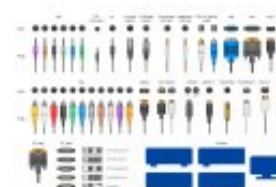

HDMI –HDMI cables:

HDMI cable 1m, 2m, 5m - **5 eur + km**

HDMI cable 10m - **10 eur + km**

HDMI cable 15m, 20m - **15 eur + km**

VGA-VGA cables:

VGA cable 1m,2m, 5m - **3 eur + km**

VGA cable 10m,15m - **10 eur + km**

3G SDI BNC cable:

3G SDI BNC cable 30m - **15 eur + km**

3G SDI BNC cable 50m - **20 eur + km**

Cat 5/5e/6:

Cat 5/5e/6 1m,2m - **3 eur + km**

Cat 5/5e/6 20m - **10 eur + km**

Cat 5/5e/6 40m - **20 eur + km**

[Projector NEC VT660K 2000lum](#)

The NEC VT660K Projector is a XGA Portable Projector. This lamp based projector is capable of displaying 2,000 Lumens at its brightest setting with a native resolution of 1024x768 . The internal 3LCD technology is an innovative 3-chip design that sets itself apart by delivering vibrant, true-to-life images with better color brightness and a wider color gamut.

Features:

- White Brightness: 2000lum
- Resolution: 1024x768
- Aspect Ratio:4:3 (XGA)
- Color Processing: 8-bit
- Video Modes: 720p, 1080i, 576p,480p,480i
- Data Modes: MAX 1600x1200
- Lamp Type: 200W NSH bulb
- Lamp life: 2000 hr/3000 hours (Eco)
- Lamp Model: VT60LP
- Included Lens: no
- Throw Distance: 1.4m – 9.2
- Image size: 102cm-762cm
- Digital Keystone: Vertical only
- Audible Noise: 37 db
- Internal Speakers: 1.0 Watts Mono

Mõõdud: 9cm x 31cm x 25cm (HxWxD)

Kaal: 3kg