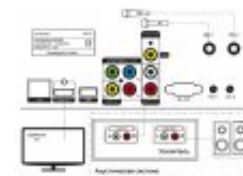

- The karaoke system is based on the SMP8652 multimedia platform, Linux OS.
- High-quality sounding of phonograms is provided by the built-in MIDI synthesizer.
- Professional karaoke system has high-quality transportation of phonograms with the ability to change the tempo of the phonograms.
- AST-50 supports the following karaoke formats: MIDI, MP3, WAV and Full HD video formats: MPEG2, MPEG4, H.264, VC-1, DivX, XVID.
- More than 70,000 professional phonograms. Over 11,000 phonograms accompanied by original video clips.
- Different text color (coloring) for male and female parties in duets. Several options for the arrangement of the lines of the song on the screen.
- 1 composite input for external background video source.
- 2 x USB 2.0 1 x RJ45 (LAN) 1 x RS-232
- 3 video outputs: 1 composite, 1 component, 1 HDMI.
- 2 microphone inputs with separate volume control. (Jack 1/4 "Mono) 8 sound effects.
- Professional vocal processing. Built-in sound effects processor.
- The AST-50 can record performances to a flash drive and play back recordings of song performances.
- Scoring system.
- 1 RCA stereo output for connecting speakers.
- Search for songs by title, artist, text, genre.
- When you press the "Applause" button on the remote control AST-50 will play a recording of the sound of applause.
- Choice of background for video (standard, own clips, source)
- Convenient control from an extended remote control
- Ability to control the system using tablets and smartphones (Wi-Fi) Android and iOS.
- Possibility of song list updating via the Internet. Monthly.
- Dimensions (H x D x W): 100 x 320 x 420 mm

Variants of basic configurations and prices:

Simple: Karaoke machine AST 50 + tablet + WiFi ruter + remote control AST 50 + book catalog + cables **125 eur + VAT**

Simple + mic: Karaoke machine AST 50 + tablet + WiFi ruter + remote control AST 50 + 2 prof. radio microphone + book catalog + cables .150 eur + VAT

Medium: Karaoke machine AST 50 + tablet + WiFi ruter + remote control AST 50 + 2 prof. radio microphone +2 prof. Active speakers with tripods + prof. Mixing console + book catalog + cables **200 eur + VAT**

Full set: Karaoke machine AST 50 + tablet + WiFi ruter + remote control AST 50 + 2 prof. radio microphone + 2 prof. Active speakers with tripods + prof. Mixing console + 32 "TV on a tripod + book catalog + cables **230 eur + VAT**