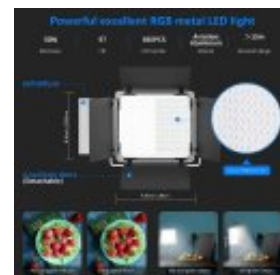

This compact softbox diffuser is widely used for diffusing harsh flash/strobe lights and reducing unexpected shadow on the object you are shooting to achieve more natural and balanced look.

Comes with durable carry bag to protect your light from any possible damage.

Specification:

- 660 PRO RGB LED Video Light:
- Material: Metal
- Model: 660 PRO RGB
- LED Beads Quantity: 320 RGB bulbs, 170 Cool color beads and 170 Warm color beads
- CRI: 97+
- Color: RGB+Bi-COLOR (cool color+warm color)
- LUX: 7000 LUX/0.5M, 2200 LUX/1M
- Color temperature: 3200-5600K (±100K)
- Input Voltage: DC12-15V
- Power: 50W
- Size: 23.2x20x5centimeters/ 9.14x7.89x1.97 inches
- Light Stand
- Maximum Height: 6.5 feet/2 meters
- Minimum Height: 3 feet/92 centimeters
- Material: Metal
- Tube Diameter: 25-22-19mm
- Max Load Capacity: 17.5 pounds/ 8 kilograms
- 660 LED Panel Softbox:
- Dimension: 16x6.7 inches/41x17 centimeters

Package Contents:

- 2 x 660 PRO RGB LED Video Light
- 2 x White Diffuser
- 2 x Power Adapter
- 2 x Power Cable
- 2 x Light Stand
- 2 x 660 LED Panel Softbox
- 1 x Carrying Bag
- Note: Camera, Battery and Cellphone Not Included

[Studio Cube Umbrella Softbox 135W](#)