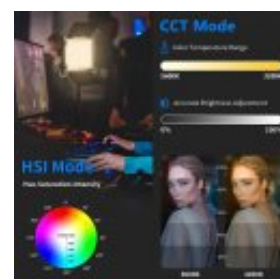

This compact softbox diffuser is widely used for diffusing harsh flash/strobe lights and reducing unexpected shadow on the object you are shooting to achieve more natural and balanced look.

Comes with durable carry bag to protect your light from any possible damage.

Specification:

- 660 PRO RGB LED Video Light:
- Material: Metal
- Model: 660 PRO RGB
- LED Beads Quantity: 320 RGB bulbs, 170 Cool color beads and 170 Warm color beads
- CRI: 97+
- Color: RGB+Bi-COLOR (cool color+warm color)
- LUX: 7000 LUX/0.5M, 2200 LUX/1M
- Color temperature: 3200-5600K (±100K)
- Input Voltage: DC12-15V
- Power: 50W
- Size: 23.2x20x5centimeters/ 9.14x7.89x1.97 inches
- Light Stand
- Maximum Height: 6.5 feet/2 meters
- Minimum Height: 3 feet/92 centimeters
- Material: Metal
- Tube Diameter: 25-22-19mm
- Max Load Capacity: 17.5 pounds/ 8 kilograms
- 660 LED Panel Softbox:
- Dimension: 16x6.7 inches/41x17 centimeters

Package Contents:

- 2 x 660 PRO RGB LED Video Light
- 2 x White Diffuser
- 2 x Power Adapter
- 2 x Power Cable
- 2 x Light Stand
- 2 x 660 LED Panel Softbox
- 1 x Carrying Bag
- Note: Camera, Battery and Cellphone Not Included

[Studio Cube Umbrella Softbox 135W](#)